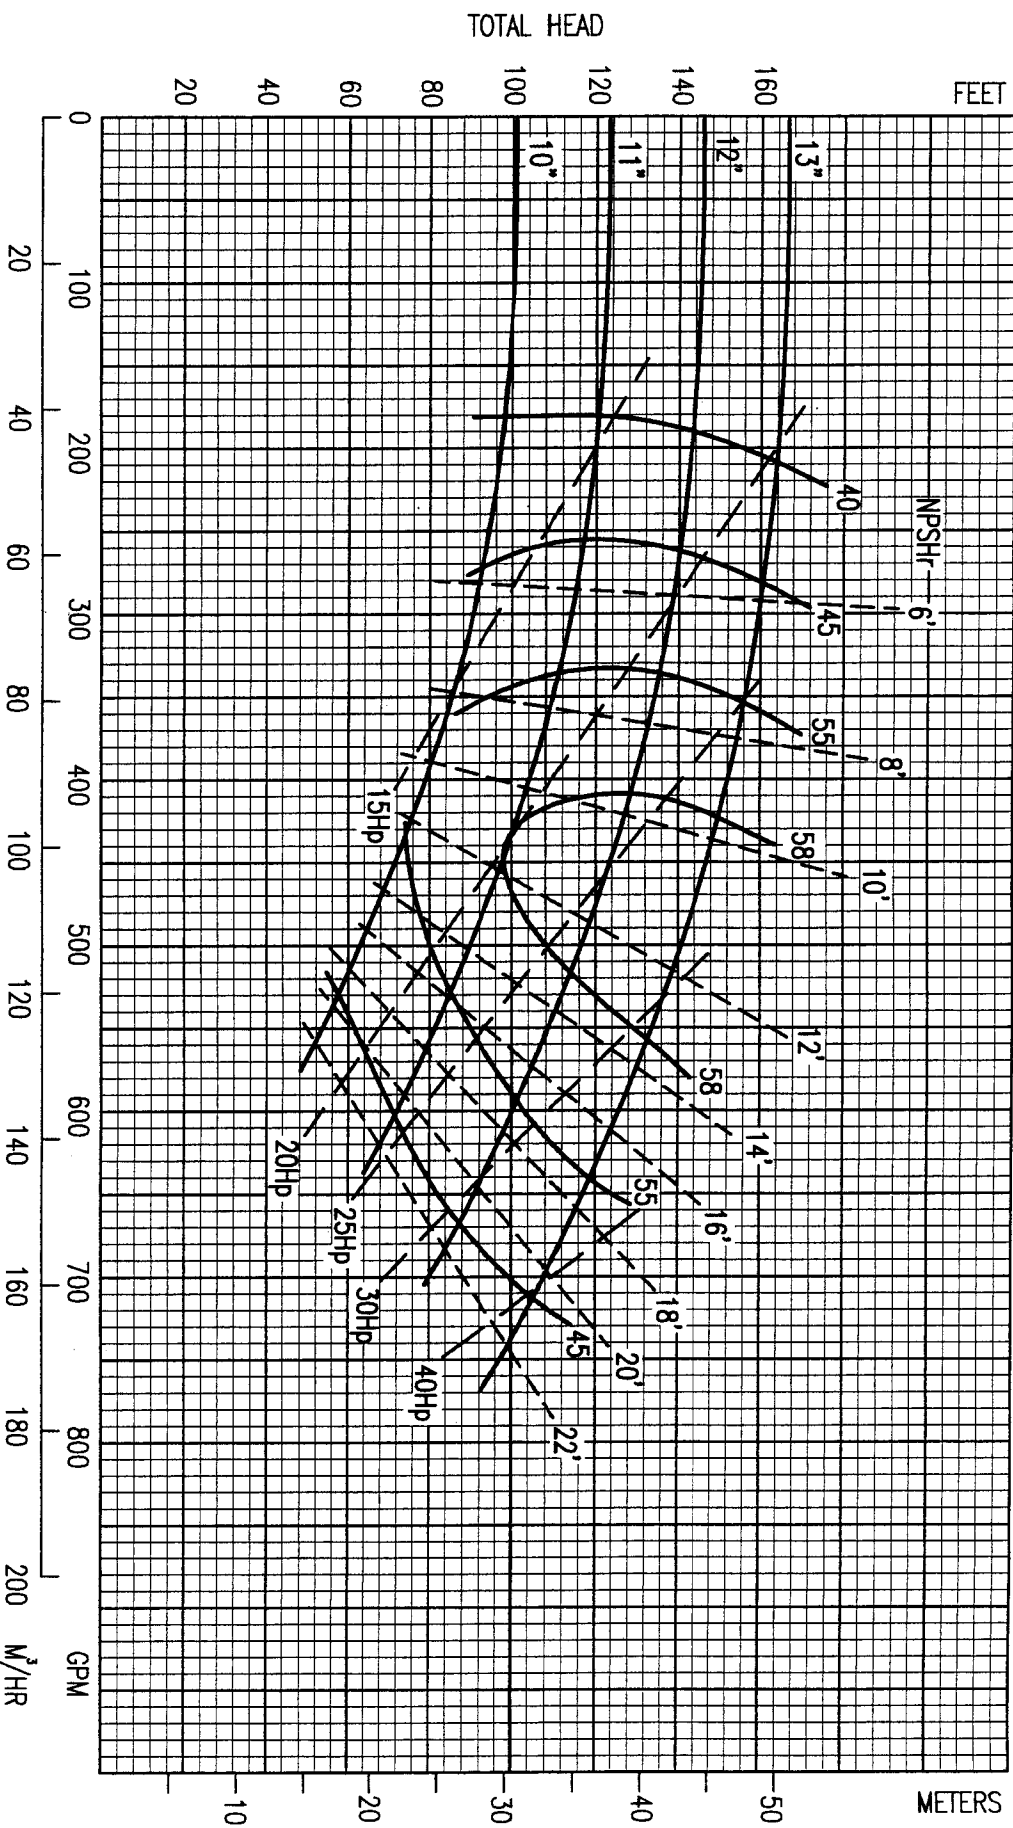

# DSP MODEL 4X3-13

SP032-R0

REVISED 7/22/04

**SELF PRIMING PUMP**

**1750 RPM**

Customer	Reference	Equipment No.	Product
Flow	TDH	Certified	BHP
Trim	NPSHr	Min Flow 100 GPM	Max Solid 1 1/16"
			Max BHP