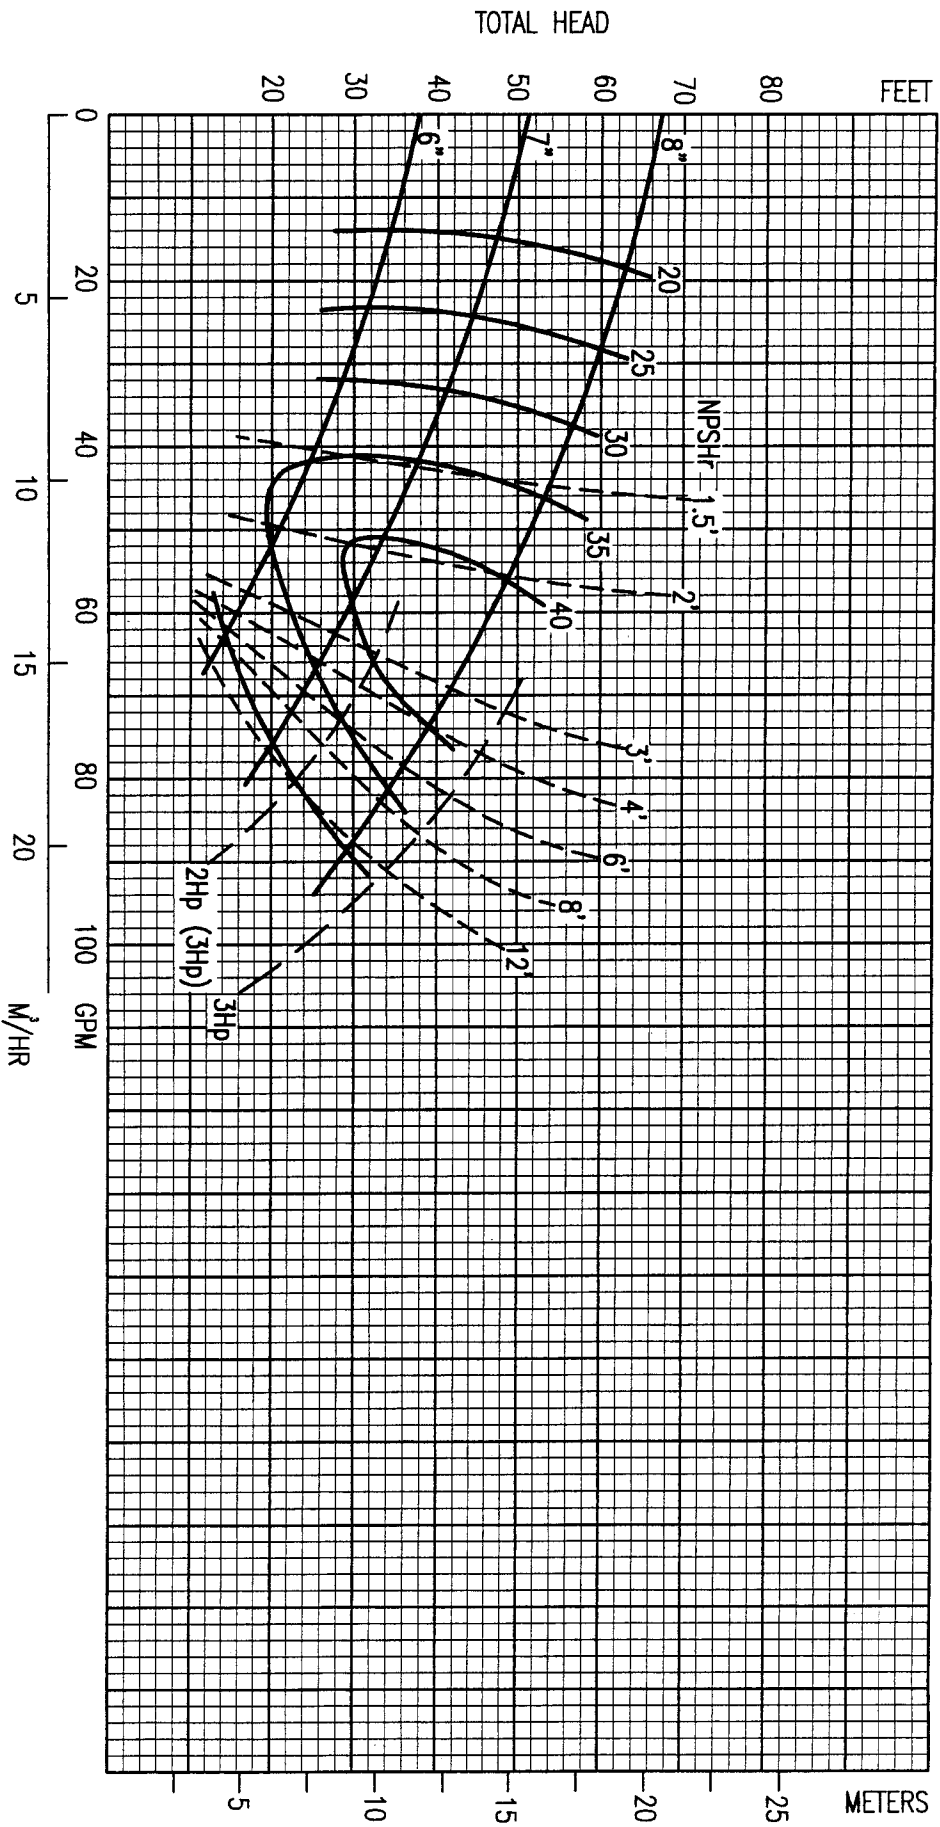

DSP MODEL 1.5X1-8

SP003-R0

REVISED 7/22/04

SELF PRIMING PUMP

1750 RPM

Customer	Reference	Equipment No.	Product
Flow	TDH	Certified	BHP
Trim	NPSHr	Min Flow	Max Solid
		4.4 GPM	15/32"
		NPSHa	Max BHP