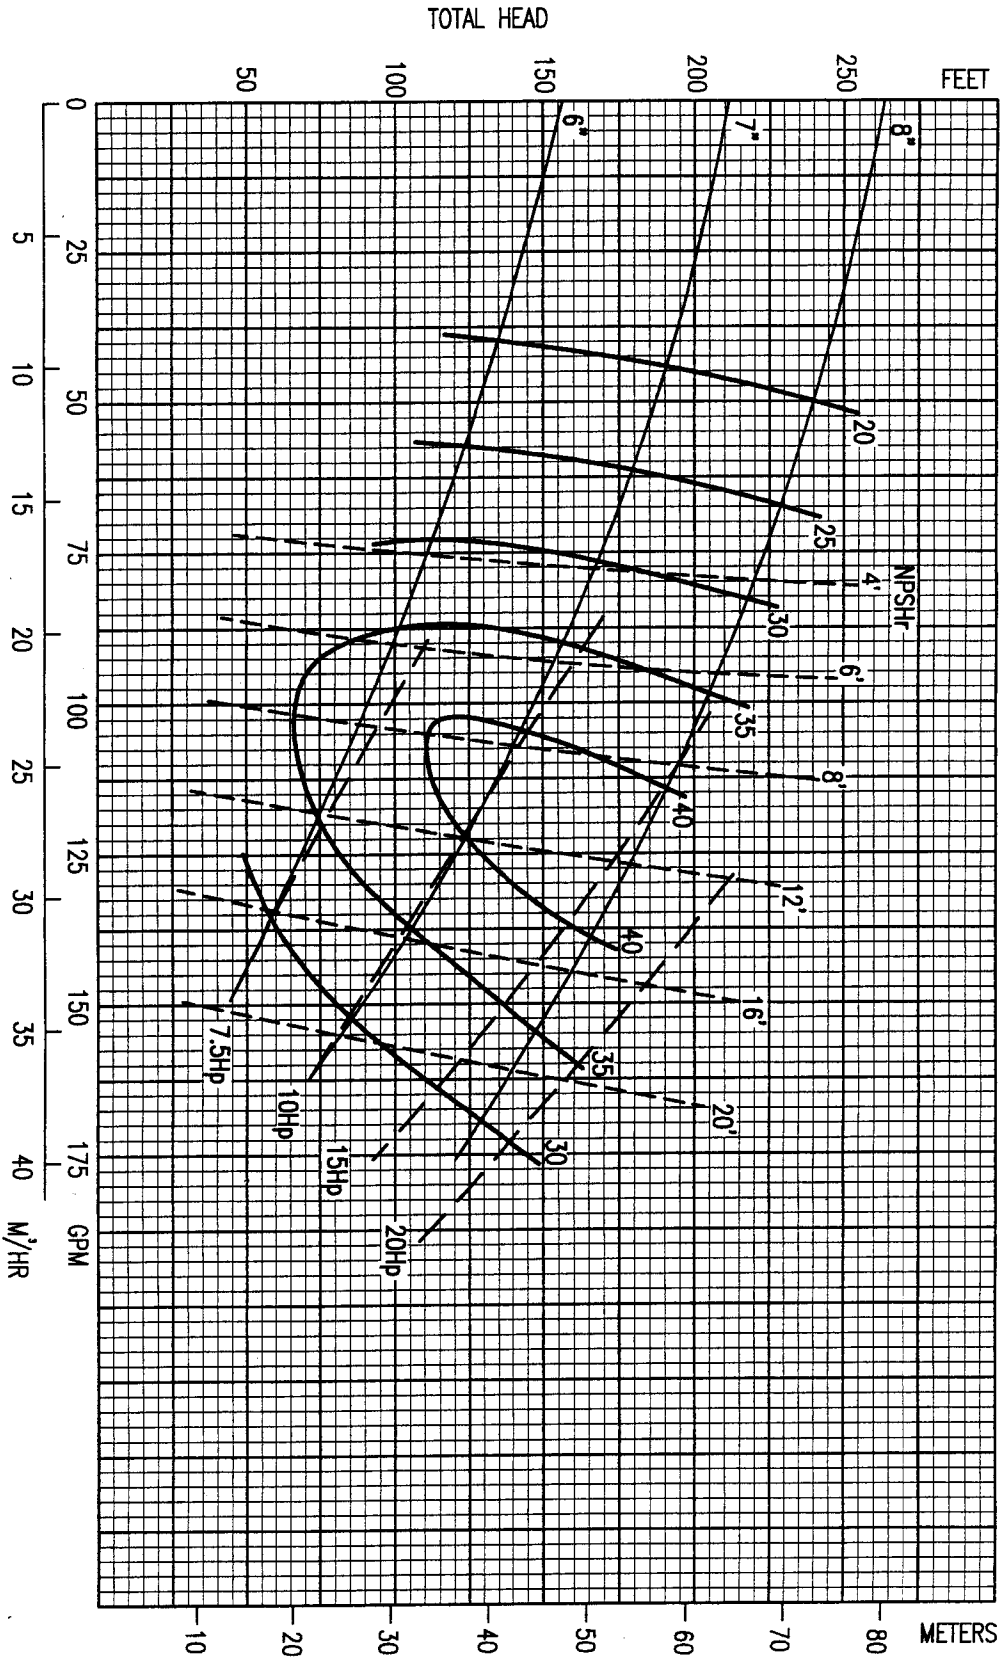

DSP MODEL 1.5X1-8

SP004-R0

REVISED 7/22/04

SELF PRIMING PUMP

3500 RPM

Customer	Reference	Equipment No.	Product
Flow	TDH	Certified	BHP
Flow	NPSHr	Min Flow	Max Solid
Flow	NPSHa	10.12 GPM	15/32"
Flow			Max BHP